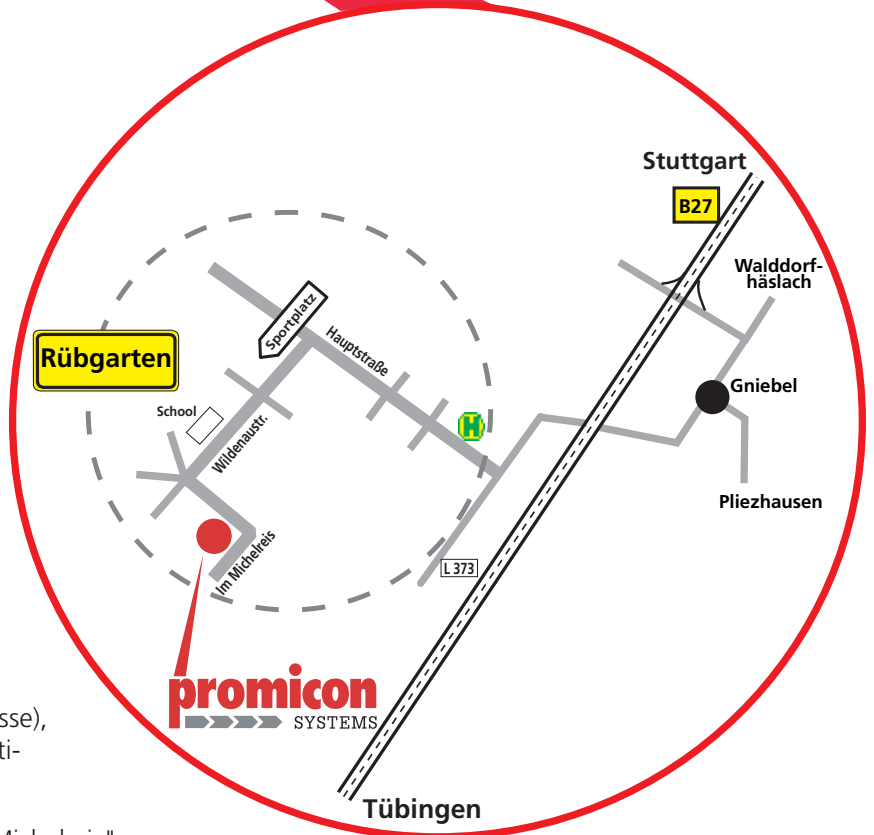

How to find us

Im Michelreis 6
 72124 Pliezhausen · Germany
 Fon: +49 (0) 71 27 - 9 37 30
 Fax: +49 (0) 71 27 - 3 22 66

Pliezhausen-Rübgarten lies within the triangle formed by Stuttgart, Reutlingen and Tübingen, at the edge of the Schönbuch, a nature reserve.

Here's how to find us

- B27 (Tübingen / Reutlingen - Stuttgart) towards Tübingen / Reutlingen to exit "Böblingen, Pliezhausen, Walddorfhäslach"
- After the exit direction Pliezhausen
- Straight through the village of Gniebel to turnoff for Rübgarten (turn right)
- In Rübgarten at the third street (Wildenaustrasse), towards Sportplatz and Mehrzweckhalle (multi-purpose building)
- Turn left after this building: this street is "Im Michelreis"